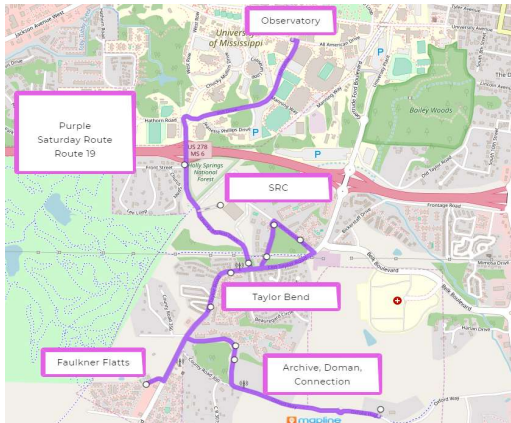

Shift Ends

Points of Interest

- Transfer Point