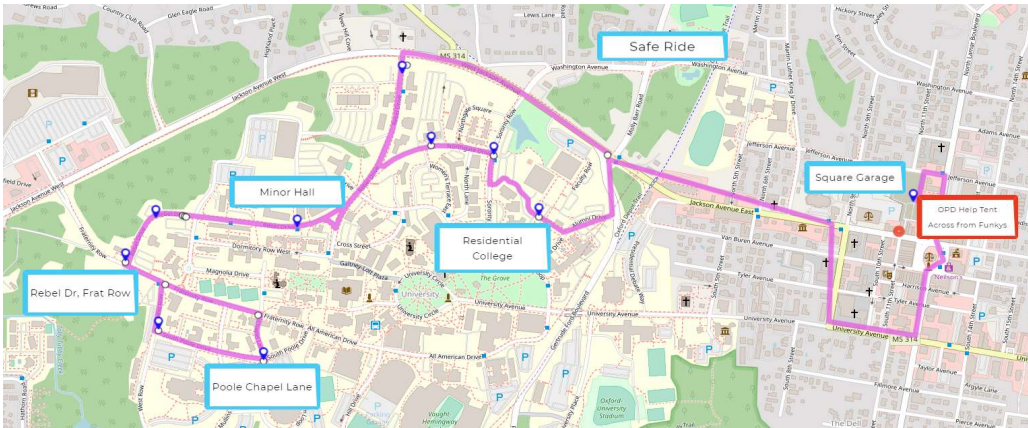

Points of Interest

- * OPD HELP TENT
(Across from Funky's)
- ** Transfer Point

SafeRide Bus 2 Thursday - Saturday (Estimated Times)

Residential College	North Gate	Crosby Hall	Minor Hall	Rebel/Frat Rd	Pooler Rd West	Pooler Ln Chapel	Chi Omega	** Square Garage
1	2	3	4	5	6	7	8	9
9:30	9:31	9:32	9:34	9:35	9:40	9:41	9:43	9:46
9:50	9:51	9:52	9:54	9:55	10:00	10:01	10:03	10:06
10:10	10:11	10:12	10:14	10:15	10:20	10:21	10:23	10:26
10:30	10:31	10:32	10:34	10:35	10:40	10:41	10:43	10:46
10:50	10:51	10:52	10:54	10:55	11:00	11:01	11:03	11:06
11:10	11:11	11:12	11:14	11:15	11:20	11:21	11:23	11:26
11:30	11:31	11:32	11:34	11:35	11:40	11:41	11:43	11:46
11:50	11:51	11:52	11:54	11:55	12:00	12:01	12:03	12:06
12:10	12:11	12:12	12:14	12:15	12:20	12:21	12:23	12:26
12:30	12:31	12:32	12:34	12:35	12:40	12:41	12:43	12:46
12:50	12:51	12:52	12:54	12:55	1:00	1:01	1:03	1:06
1:10	1:11	1:12	1:14	1:15	1:20	1:21	1:23	1:26
1:30	1:31	1:32	1:34	1:35	1:40	1:41	1:43	1:46
1:50	1:51	1:52	1:54	1:55	2:00	2:01	2:03	

Points of Interest

- * OPD HELP TENT
(Across from Funky's)
- ** Transfer Point