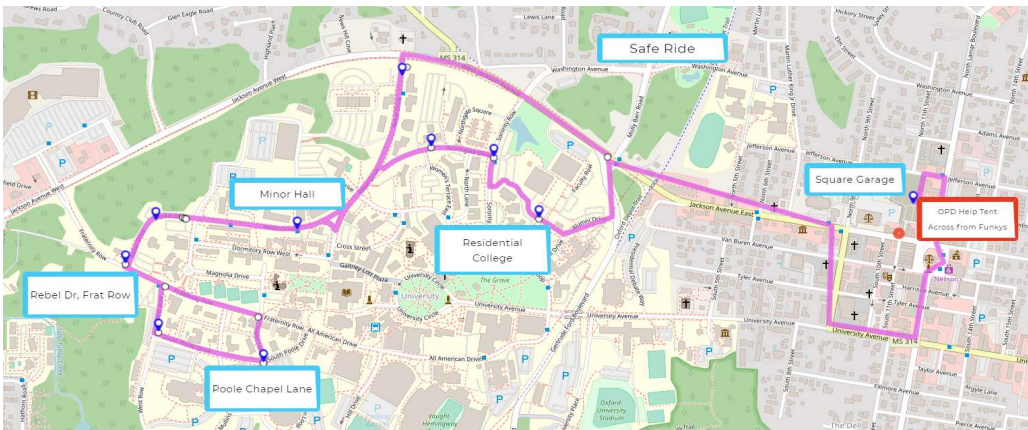

Points of Interest

- * OPD HELP TENT
(Across from Funky's)
- ** Transfer Point

SafeRide Bus 2 Thursday - Saturday (Estimated Times)

Residential College	North Gate	Crosby Hall	Minor Hall	Rebel/Frat Rd	Pooler Rd West	Pooler Ln Chapel	Chi Omega	** Square Garage
1	2	3	4	5	6	7	8	9
9:30	9:31	9:32	9:34	9:35	9:40	9:41	9:43	9:46
9:50	9:51	9:52	9:54	9:55	10:00	10:01	10:03	10:06
10:10	10:11	10:12	10:14	10:15	10:20	10:21	10:23	10:26
10:30	10:31	10:32	10:34	10:35	10:40	10:41	10:43	10:46
10:50	10:51	10:52	10:54	10:55	11:00	11:01	11:03	11:06
11:10	11:11	11:12	11:14	11:15	11:20	11:21	11:23	11:26
11:30	11:31	11:32	11:34	11:35	11:40	11:41	11:43	11:46
11:50	11:51	11:52	11:54	11:55	12:00	12:01	12:03	12:06
12:10	12:11	12:12	12:14	12:15	12:20	12:21	12:23	12:26
12:30	12:31	12:32	12:34	12:35	12:40	12:41	12:43	12:46
12:50	12:51	12:52	12:54	12:55	1:00	1:01	1:03	1:06
1:10	1:11	1:12	1:14	1:15	1:20	1:21	1:23	1:26
1:30	1:31	1:32	1:34	1:35	1:40	1:41	1:43	1:46
1:50	1:51	1:52	1:54	1:55	2:00	2:01	2:03	

Points of Interest

- * OPD HELP TENT
(Across from Funky's)
- ** Transfer Point